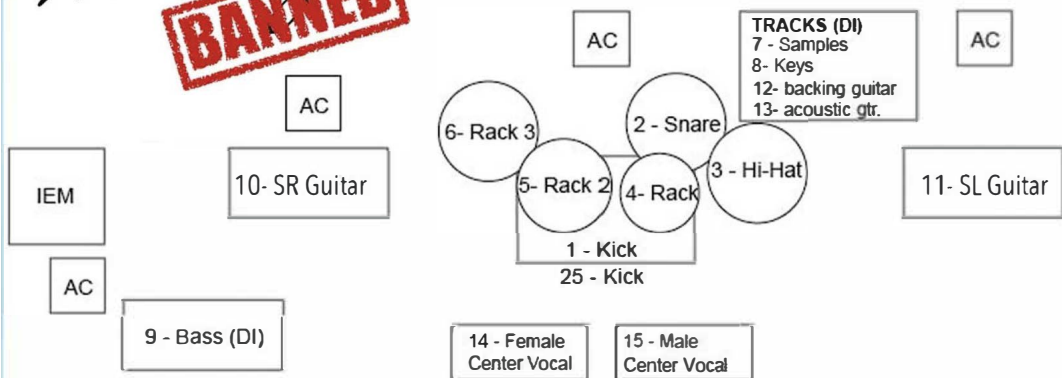

# Wedding

**BANNED**

1 - Kick Beta 52	7 - Samples Roland Spd Sx	14 - Meg Center Vocal Sm58
25 - Kick Beta 91A	8 - Keys Track	15 - Garri Center Vocal Sm58
2 - Snare Senn 904	9 - Bass	16 - Spare Vocal Mic Sm58
3 - Hat Akg 170	10 - SR Guitar	<b>WIRELESS</b> Shure GLXD2 2.4000-2.4835 Gzhz (x2) Shure Psm300 (x3) G20 488-512 Mzhz G20 488-512 Mzhz J20 566-590 Mzhz Shure Psm900 G6 470-506Mhz Shure Blx14.J11 596-608 + 614616MHz Shure QLXD4 (x2) G50 470-534MHz H50 534-598 MHz
4 - Rack Tom Senn 904	11 - SL Guitar	
5 - Rack Tom Senn 904	12 - Backing Guitar Tracks	
6 - Floor Tom Senn 904	13 - Acoustic Guitar Tracks	

Wedding Banned will send a 18-channel 30' split to venue FOH snake.

For technical questions, please contact our Lead Stage Technician Andy Lagis (847) 401-6660 or andylagis@gmail.com.