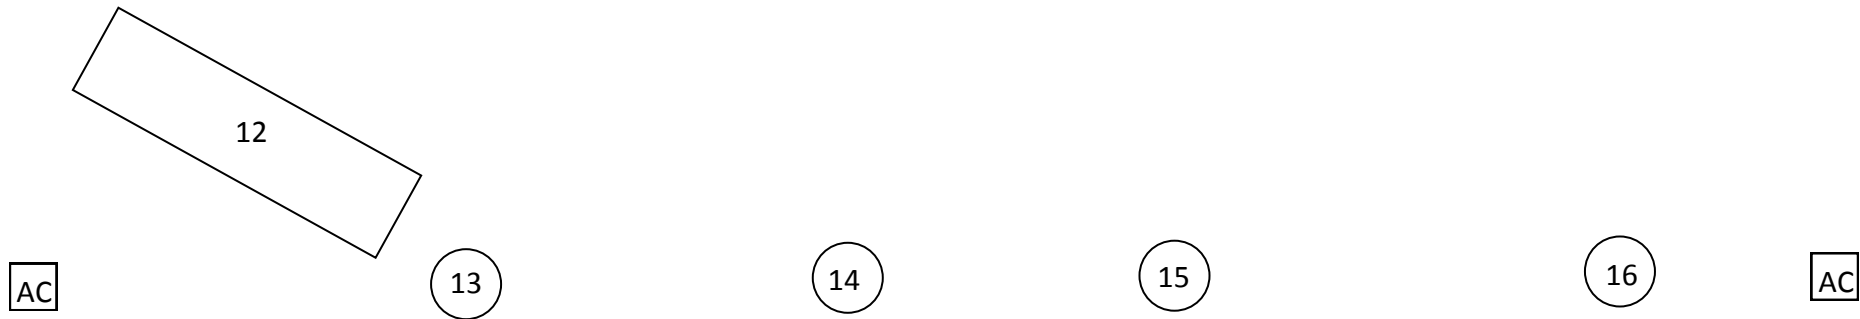

# Wedding Banned Stage Plot

1	Kick — AKG D12VR	5	Tom 2 — Sennheiser E604	9	Bass — DI	13	SR Vox—WL AKG D7
2	Snare — SM57	6	Tom 3 — Sennheiser E604	10	Guitar SR — DI	14	C Fem Vox — WL AKG D5
3	Hat — AKG Perception 150	7	Sampler L — DI	11	Guitar SL — DI	15	C Male Vox—WL Shure SM58
4	Tom 1 — Sennheiser E604	8	Sampler R —DI	12	Keys—DI	16	SL Vox—Shure Beta 58