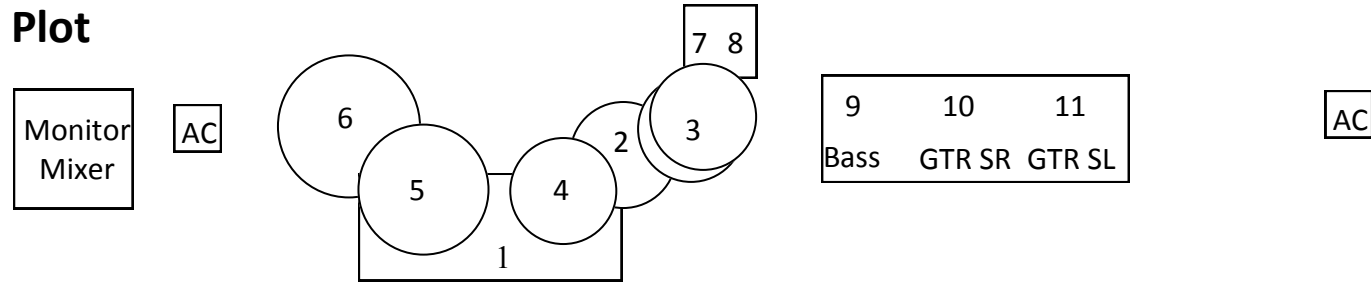

# Wedding Banned Stage Plot

1	Kick — AKG D12VR	5	Tom 2 — Sennheiser E604	9	Bass — DI	13	SR Vox—WL AKG D7
2	Snare — SM57	6	Tom 3 — Sennheiser E604	10	Guitar SR — DI	14	C Fem Vox — WL AKG D5
3	Hat — AKG Perception 150	7	Sampler L — DI	11	Guitar SL — DI	15	C Male Vox—WL Shure SM58
4	Tom 1 — Sennheiser E604	8	Sampler R —DI	12	Keys—DI	16	SL Vox—Shure Beta 58

All mics, cables, and stands supplied by band unless otherwise requested.  
 Band uses in-ear monitors fed by their mixer.  
 Band will plug in cables to own snake and provide 25 ft. split to house snake.  
 48V Phantom Power supplied by band.