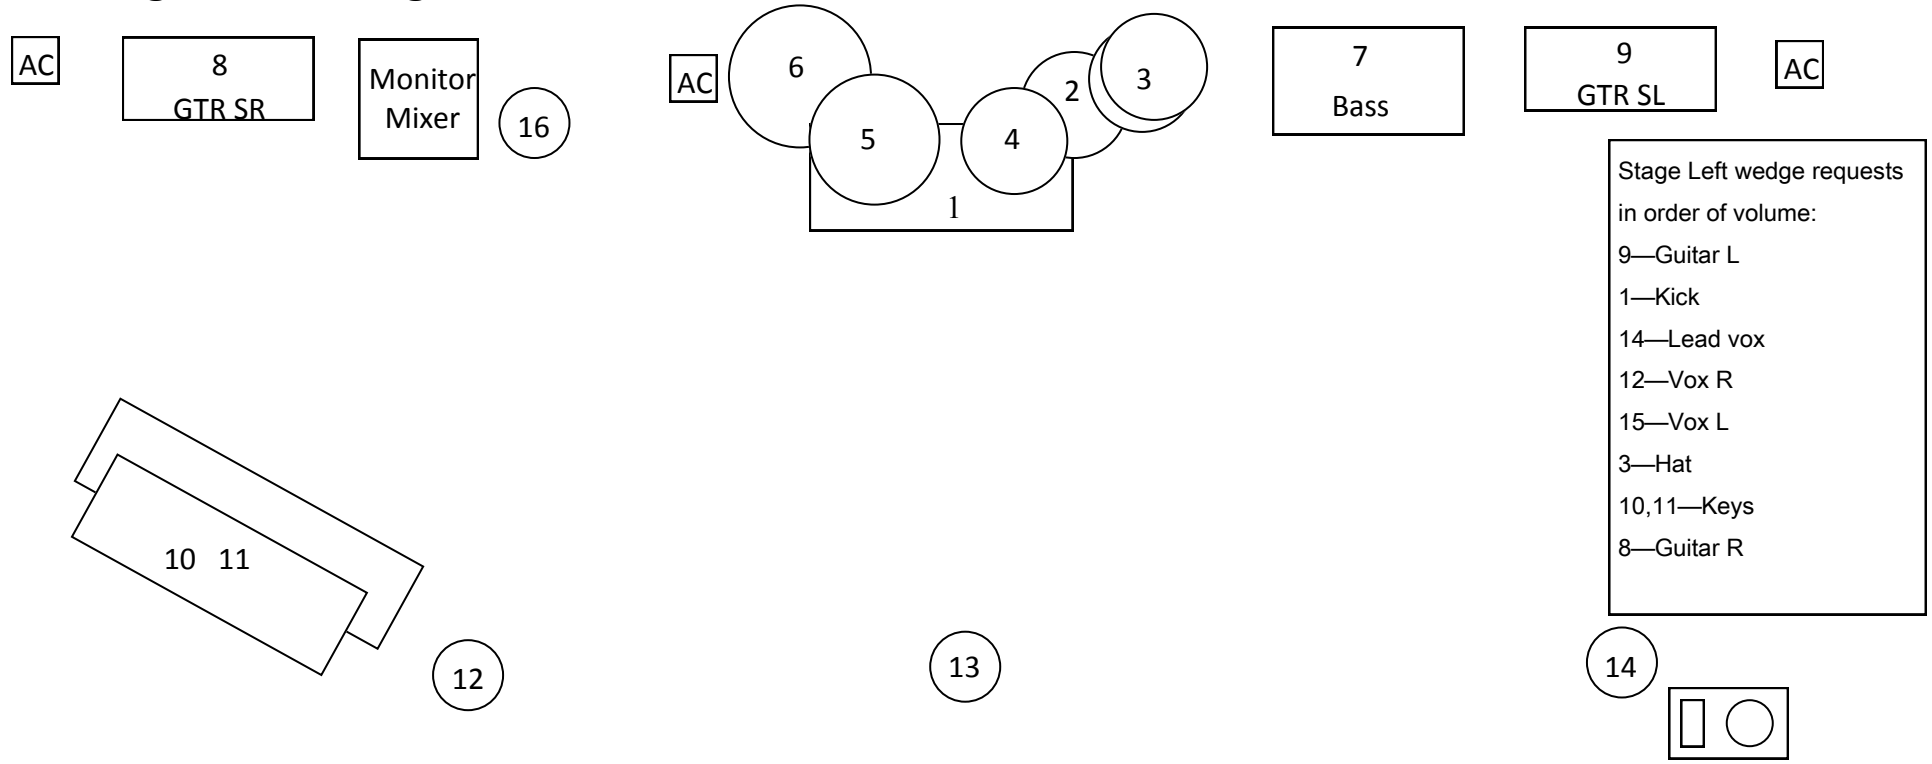

Wedding Banned Stage Plot

1	Kick — Shure Beta 52	5	Tom 2 — Sennheiser E604	9	Guitar L — Sennheiser E609	13	Lead Vox — WL Beta 87
2	Snare — SM57	6	Tom 3 — Sennheiser E604	10	Keys Bottom — DI	14	Vox L — SM58
3	Hat — Oktava MK-012	7	Bass — DI	11	Keys Top / AC Guit — DI	15	blank
4	Tom 1 — Sennheiser E604	8	Guitar R —AKG D40	12	Vox R — WL AKG D5	16	Talkback — Not FOH

All mics, cables, and stands supplied by band unless otherwise requested.
 Most of band uses in-ear monitors fed by their mixer. Stage left wedge for guitarist required.
 Band will plug in cables to own snake and provide 50 ft. split to house snake.
 48V Phantom Power supplied by band.